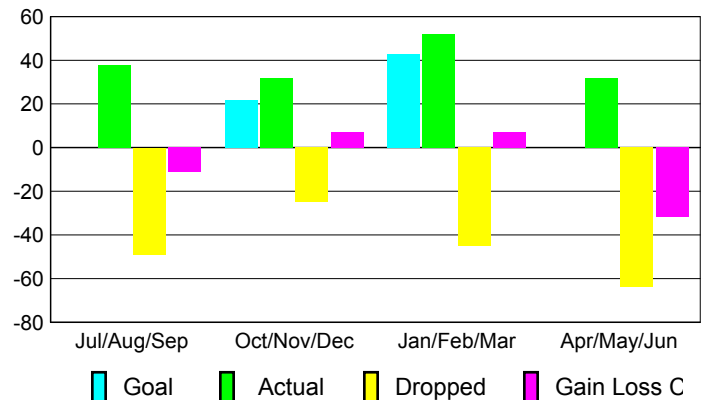

Membership Results 2009-2010

Goal, New, Dropped, Gain/Loss

Comparison of Membership Gain/Loss

Current Year Compared to the Previous Year