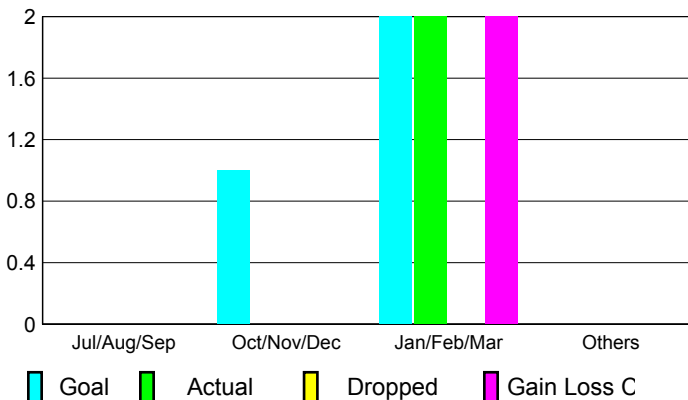

2009-2010 GMT Quarterly Report for District (or Undistricted) **District 2 T3**

GMT: **Shah JOHN 'JACK' R FERGUS**

Location: **TEXAS**

GMT CA: **1**

CLUBS

Club Results
2009-2010

Clubs
2008-2009

Month	New Club Goal	Actual New Clubs	Actual Dropped Clubs	Gain/Loss of Clubs	Gain/Loss of Clubs
Jul/Aug/Sep	0	0	0	0	0
Oct/Nov/Dec	1	0	0	0	0
Jan/Feb/Mar	2	2	0	2	0
Apr/May/Jun	0	0	0	0	1
Totals	3	2	0	2	1

Club Results 2009-2010

Goal, New, Dropped, Gain/Loss

Comparison of Club Gain/Loss

Current Year Compared to the Previous Year

YTD Status Quo Clubs 2009-2010

Status Quo Clubs Compared to Status Quo Members

MEMBERSHIP