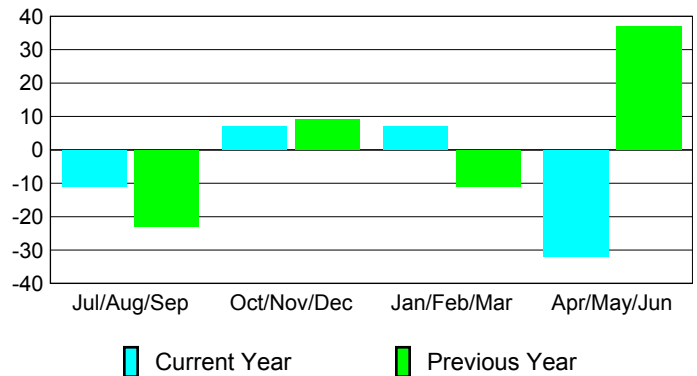

Membership Results
2009-2010

Membership
2008-2009

Month	Net Memb Goal	Actual New Memb	Actual Dropped Memb	Gain/Loss of Memb	Gain/Loss of Memb
Jul/Aug/Sep	0	38	-49	-11	-23
Oct/Nov/Dec	22	32	-25	7	9
Jan/Feb/Mar	43	52	-45	7	-11
Apr/May/Jun	0	32	-64	-32	37
Totals	65	154	-183	-29	12

Membership Results 2009-2010

Goal, New, Dropped, Gain/Loss

Comparison of Membership Gain/Loss

Current Year Compared to the Previous Year

Gender Comparison 2009-2010

Male

Female